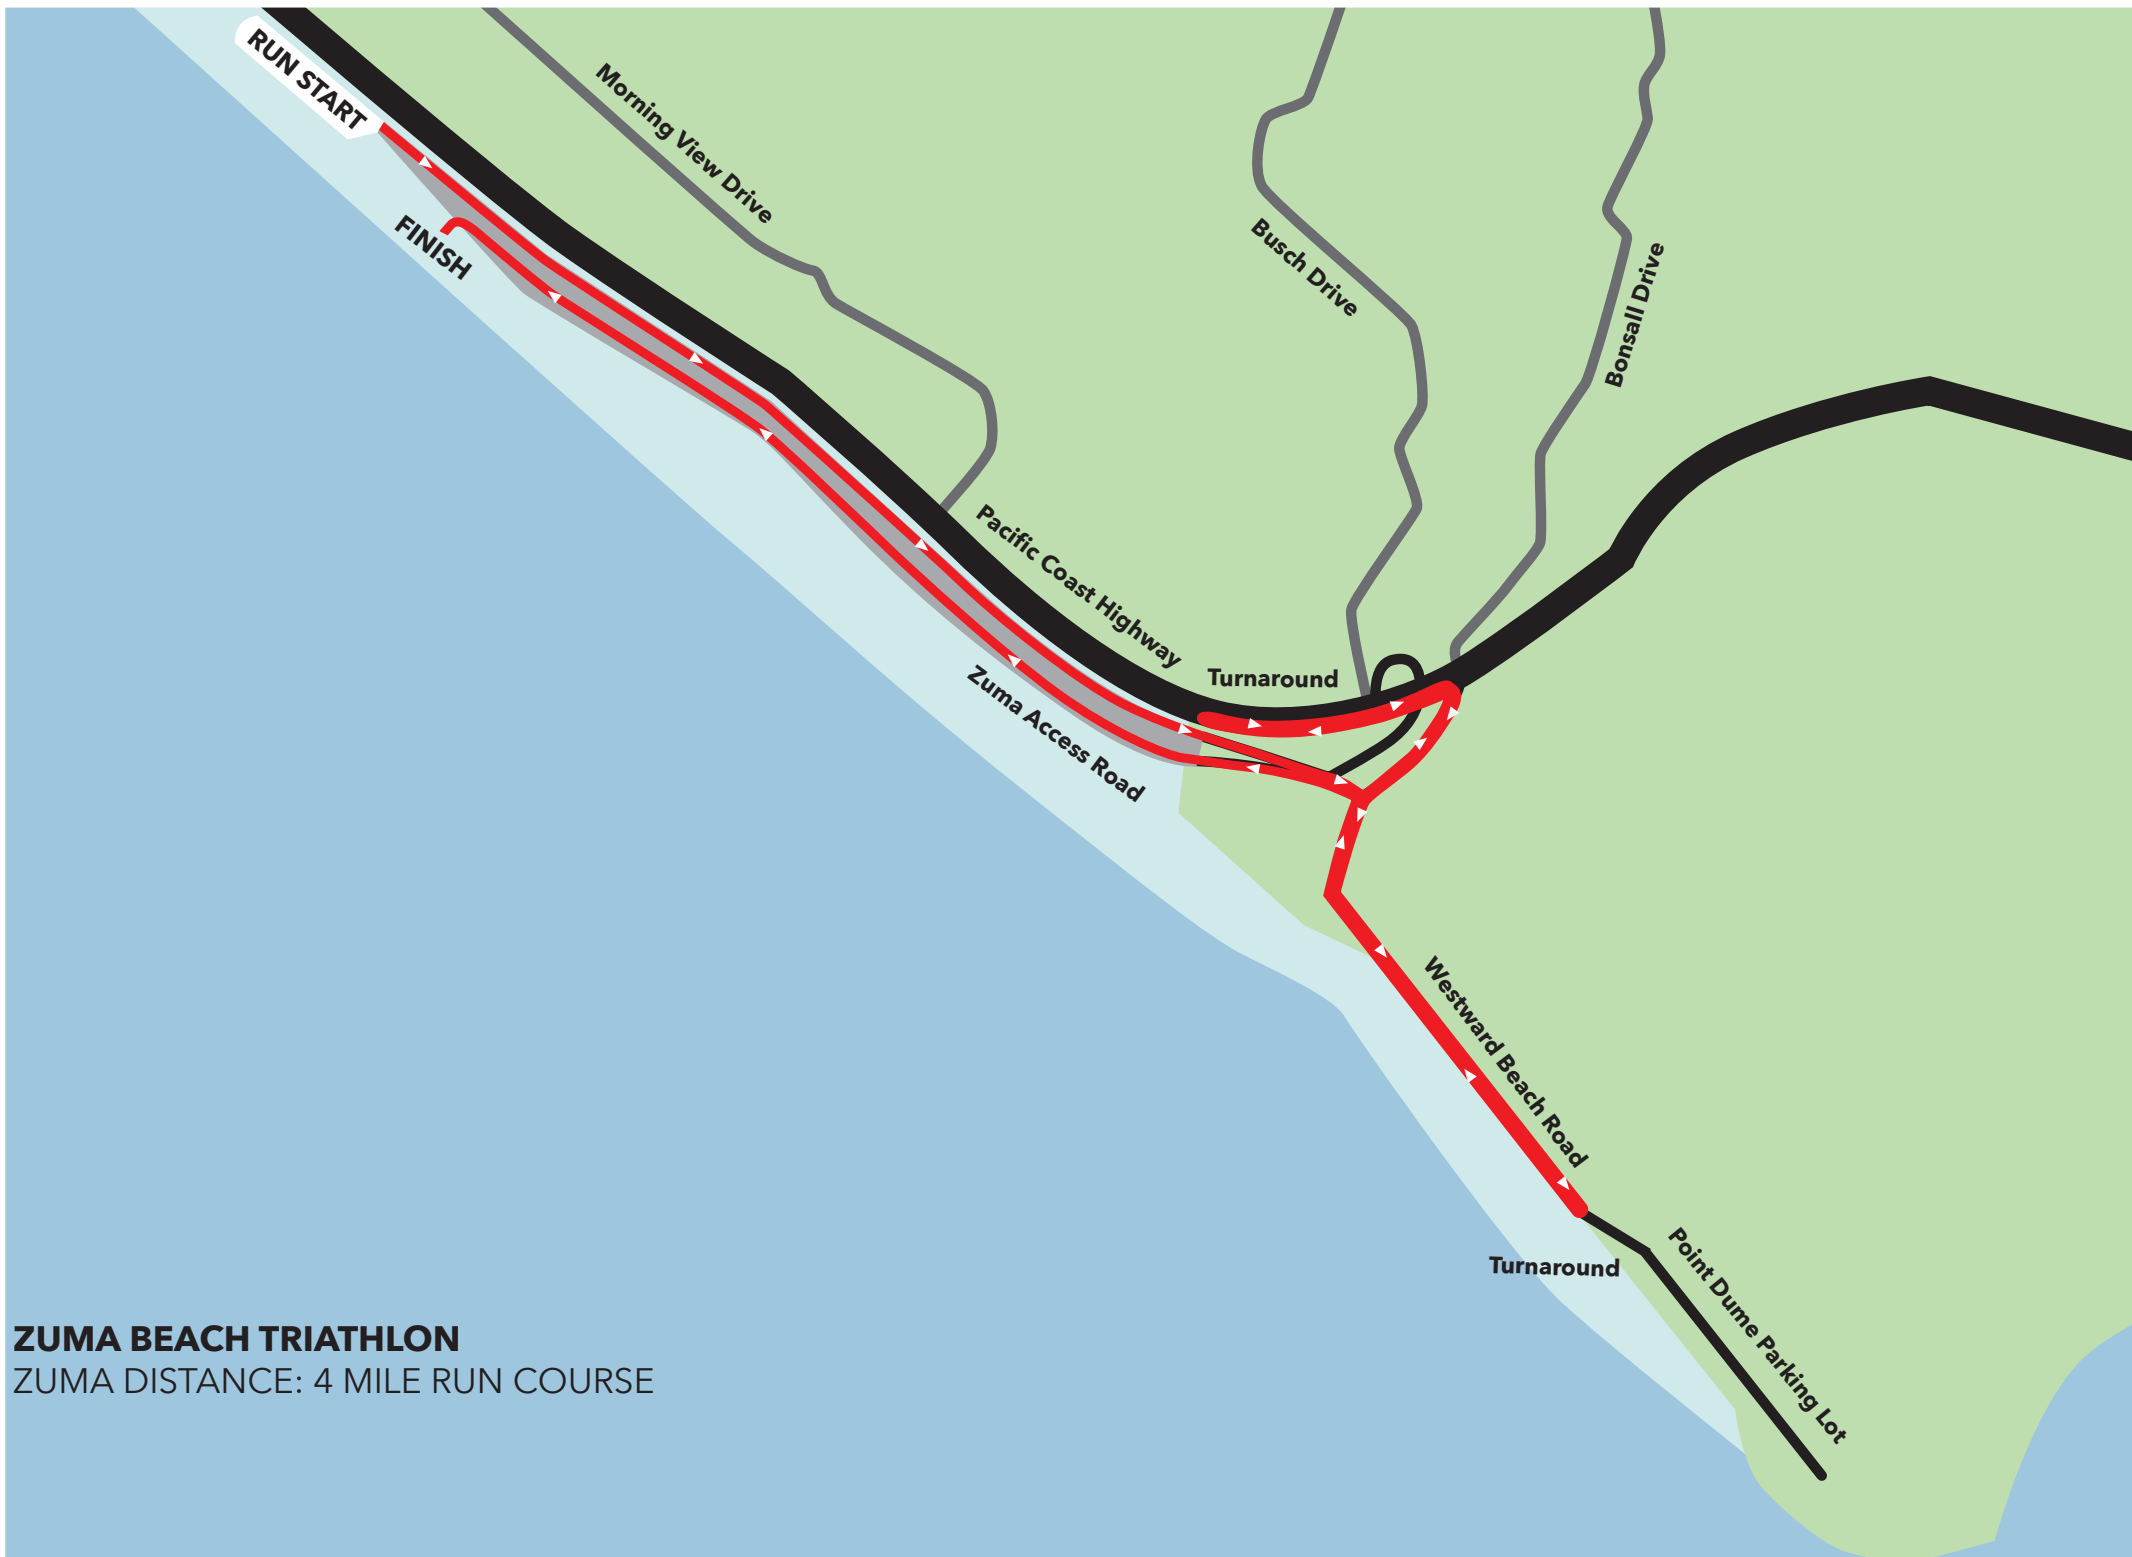

ZUMA BEACH TRIATHLON
ZUMA DISTANCE: 0.5 MILE SWIM COURSE

Mulholland Highway

Decker Canyon Road

Leo Carrillo State Park

Tunnel under PCH Turnaround

BIKE START/FINISH

Pacific Coast Highway

ZUMA BEACH TRIATHLON
ZUMA DISTANCE: 18 MILE BIKE COURSE

ZUMA BEACH TRIATHLON
ZUMA DISTANCE: 4 MILE RUN COURSE