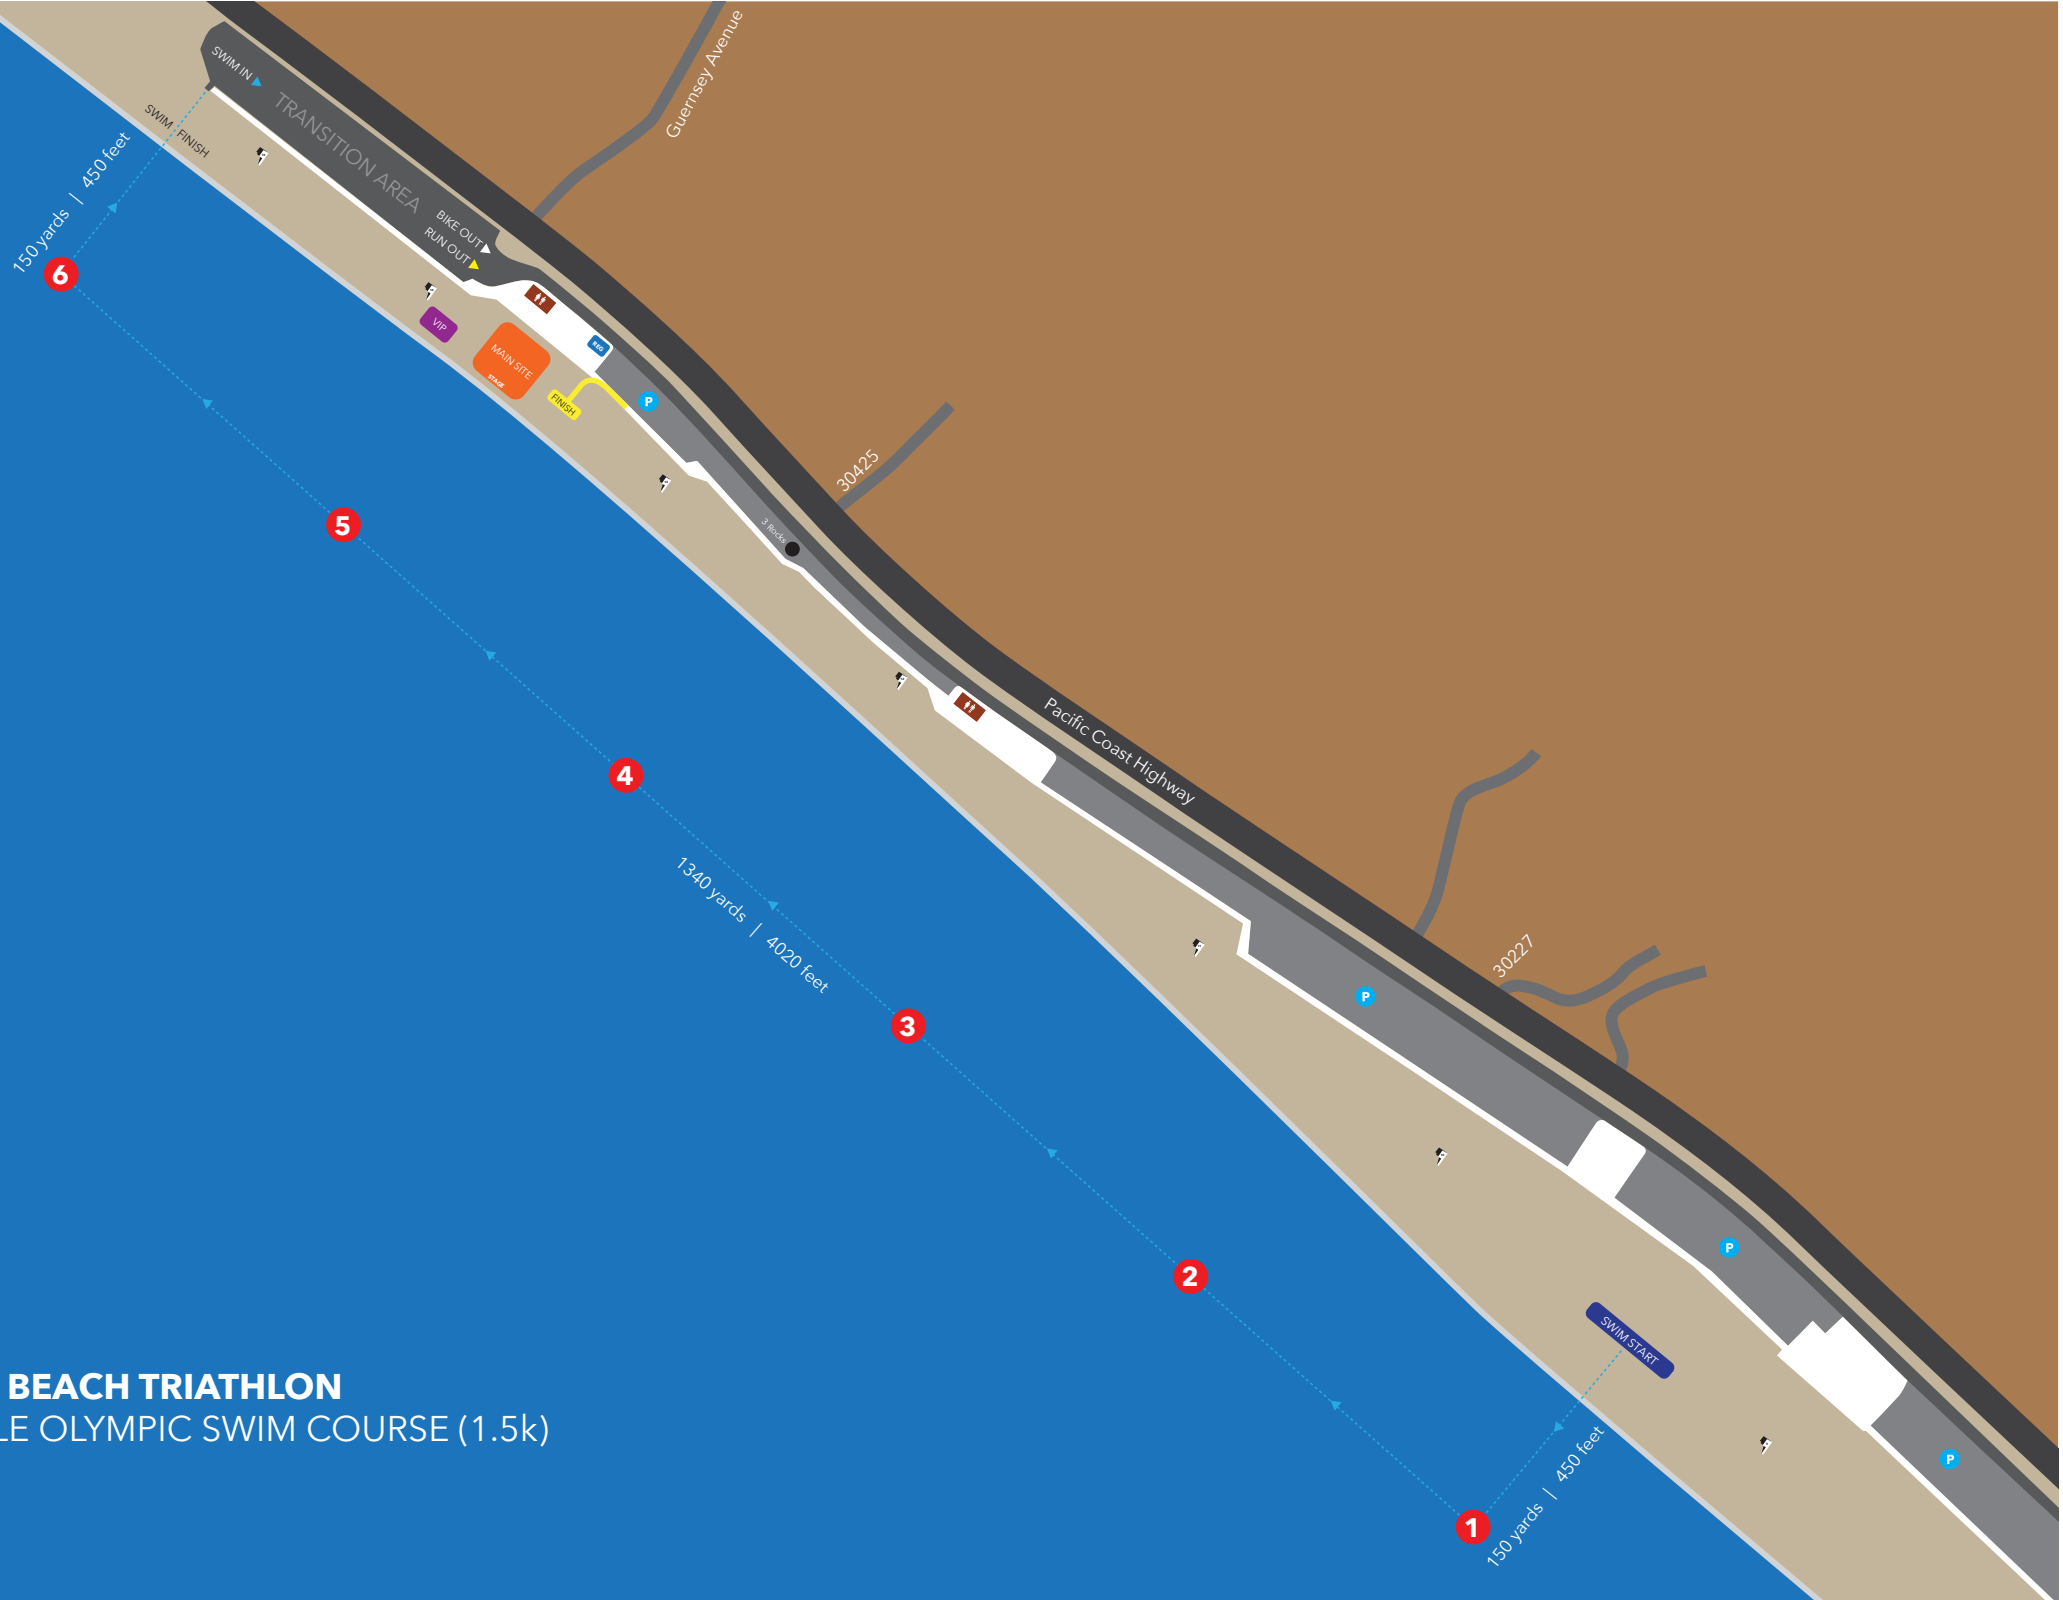

ZUMA BEACH TRIATHLON
0.9 MILE OLYMPIC SWIM COURSE (1.5k)

ZUMA BEACH TRIATHLON
24.8 MILE OLYMPIC BIKE COURSE (40K)

ZUMA BEACH TRIATHLON
6.2 MILE OLYMPIC RUN COURSE (10K)